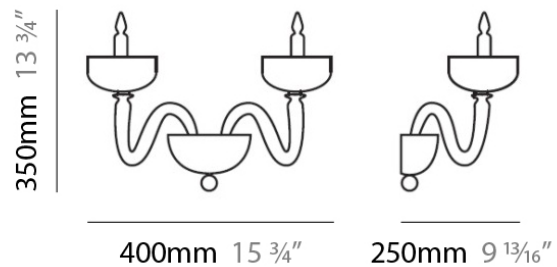

PROJECT	
TYPE	
NOTES	
QUANTITY	
DATE	

UFFIZI SURFACE

D83225

GENERAL

Series: Uffizi
Brand: Panzeri
Division: Design
Mounting Type: Surface
Mounting Location: Wall
Subcategory: Ambient

PHYSICAL

Shape: Abstract
Length (mm): 400
Length (in): 15 3/4
Height (mm): 350
Height (in): 13 3/4
Extension (mm): 250
Extension (in): 9 3/4
Light Distribution: Omnidirectional
Weight (kg): 3.6
Weight (lbs): 8
Diffuser: Amber Blown Glass
Fixture Finish: Chrome
Fixture Material: Glass / Aluminum

ELECTRICAL

Number of Lamps: 2
Lamp Type: LED Retrofit
Lamp Shape: T4
Bulb Included: Bulb Not Included
Total Output Wattage (W): 10
Max. Wattage Per Lamp (W): 5
Lamp Base: G9
Input Voltage (V): 120

LED

OPTICAL

RATINGS AND CERTIFICATIONS

Certified By: CSA Certified to UL and CSA Standards
IP rating: IP20